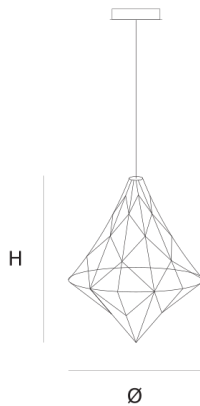

CABLELENGTH

Up to 200 cm 78 inch

TYPE	Chandelier
STANDARD	
OPTIONAL	3000K or 3500K led.
TRANSFORMER/DRIVER	SCPpower KVF-12060-TDW
DIMMING	leading and trailing edge
CLASSIFICATION	UL no IP20 yes